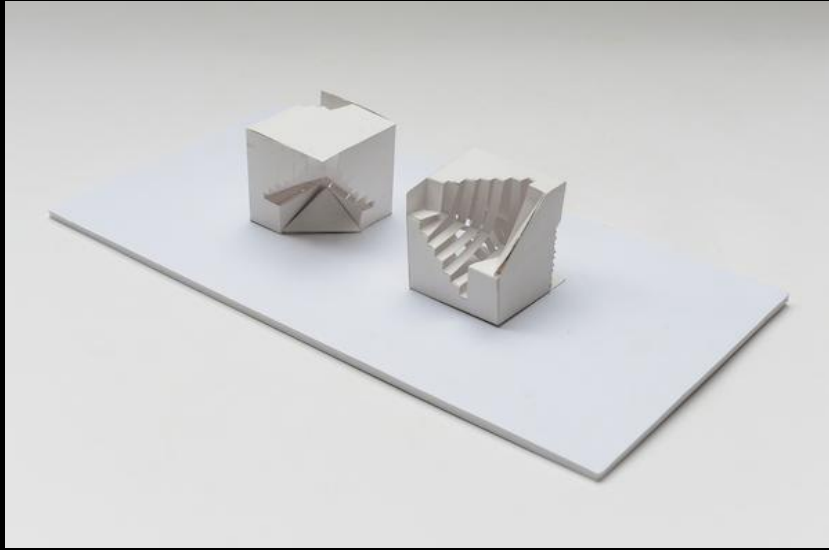

Madeline Gaudet Portfolio

mgaudet@umich.edu
(914) 671 - 3031

Isabelle, 11" x 14", water-based oil on canvas panel

Nude Figure Drawing, partial rendering from direct observation, 18" x 24", soft charcoal on charcoal paper

Through a Doorway, 8 ½" x 10", colored pencil on pastel paper

Models Exploring Aperture and Space, 2 ½" x 2 ½", bristol board

Nude Portrait Painting, from direct observation, 18" x 24", water-based oil paint (with linseed oil) on canvas

Autumn Birch Trees, 18" x 24", mixed media (using acrylic paint, sand and glue) on canvas

Scissors Composition Exercise, 10" x 10", marker and graphite on paper

Male Portrait, 2 ½" x 4", graphite on paper