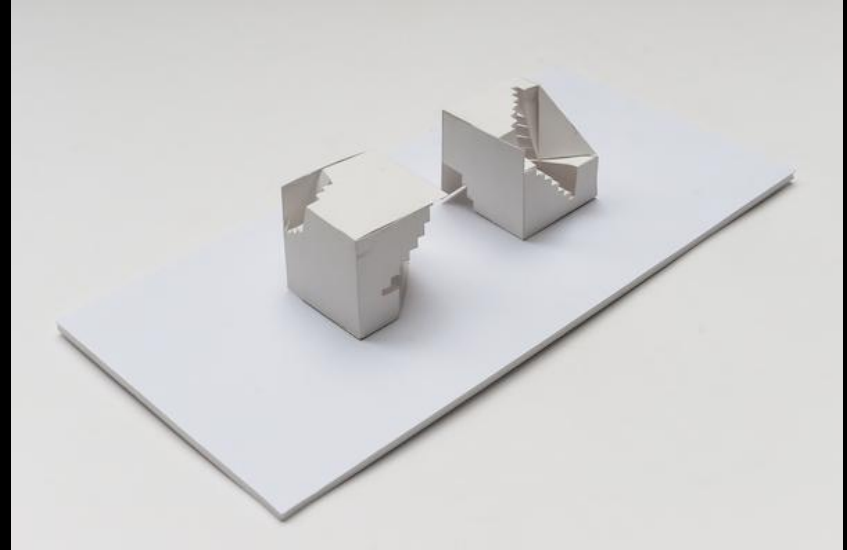

Madeline Gaudet Portfolio

mgaudet@umich.edu
(914) 671 - 3031

Isabelle, 11" x 14", water-based oil on canvas panel

Nude Figure Drawing, partial rendering from direct observation, 18" x 24", soft charcoal on charcoal paper

Through a Doorway, 8 ½" x 10", colored pencil on pastel paper

Models Exploring Aperture and Space, 2 ½" x 2 ½", bristol board

Nude Portrait Painting, from direct observation, 18" x 24", water-based oil paint (with linseed oil) on canvas