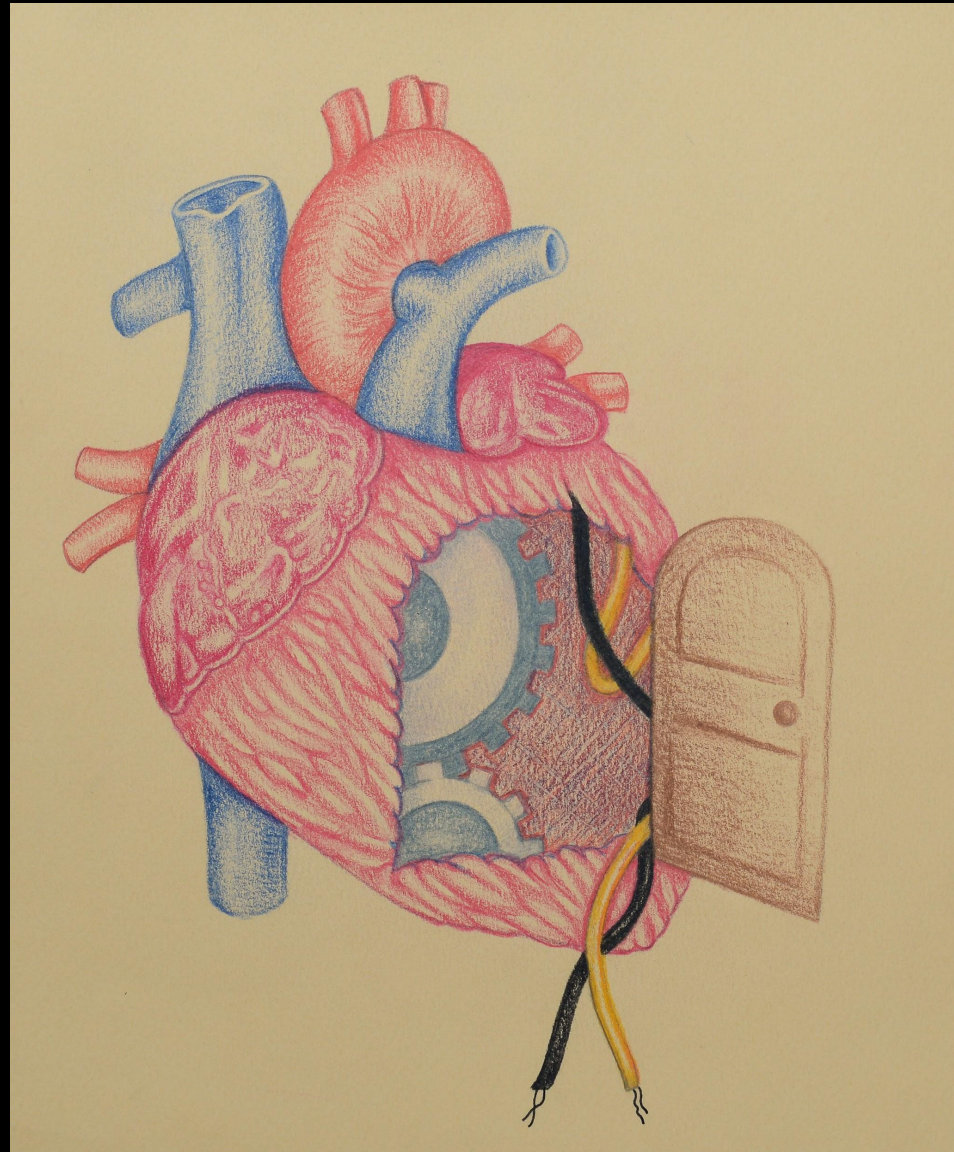

Madeline Gaudet Portfolio

mgaudet@umich.edu
(914) 671 - 3031

Isabelle, 11" x 14", water-based oil on canvas panel

Nude Figure Drawing, partial rendering from direct observation, 18" x 24", soft charcoal on charcoal paper

Through a Doorway, 8 ½" x 10", colored pencil on pastel paper

Models Exploring Aperture and Space, 2 ½" x 2 ½", bristol board

Nude Portrait Painting, from direct observation, 18" x 24", water-based oil paint (with linseed oil) on canvas

Nude Figure Drawing, rendered from direct observation, 16" x 18", soft charcoal on charcoal paper

Insecurity, 10" x 11", colored pencil on paper

Two Five-minute Figure Sketches, from direct observation, 11" x 14" each, charcoal on paper